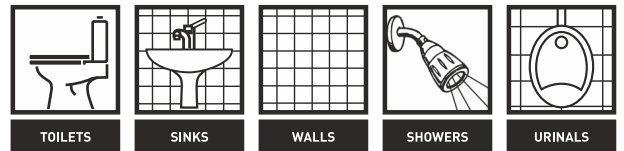

4 IN 1 WASHROOM CLEANER

ORDER CODE

015.104

- POWERFUL 4 IN 1 CLEANING ACTION
- EFFECTIVE AGAINST BODY FATS & LIMESCALE
- KILLS ODOUR PRODUCING BACTERIA
- LEAVES A FRESH FRAGRANT ATMOSPHERE

W01

DESCRIPTION

MERLIN W01 4 IN 1 WASHROOM CLEANER is specially formulated to maintain clean hygienic conditions if used on a daily basis. The unique incorporation of a rinse additive brightens fixtures and fittings and eliminates water spotting keeping up the visual appearance in washrooms. Regular use of **MERLIN W01 4 IN 1 WASHROOM CLEANER** leaves a lingering fresh aroma throughout the washroom.

USES

MERLIN W01 4 IN 1 WASHROOM CLEANER is a total washroom treatment, cleaning, disinfecting, descaling and freshening in one application. **MERLIN W01 4 IN 1 WASHROOM CLEANER** can be used on toilets, urinals, baths, sinks, showers, tiles and all fixtures and fittings.