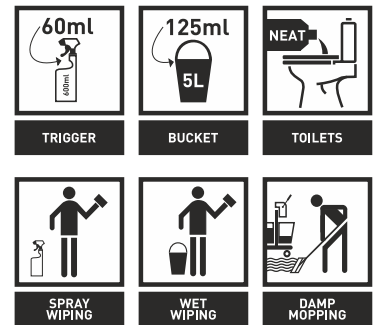

DILUTIONS AND DIRECTIONS

For use with a trigger bottle, dilute 60ml's (2x shots) of **MERLIN W01 4 IN 1 WASHROOM CLEANER** to 600ml's water. For use with a bucket, dilute 120ml's (4x shots) of **MERLIN W01 4 IN 1 WASHROOM CLEANER** to 5L's water.

Apply diluted solution using a cloth or trigger spray, work into surface and then rinse or wipe clean.